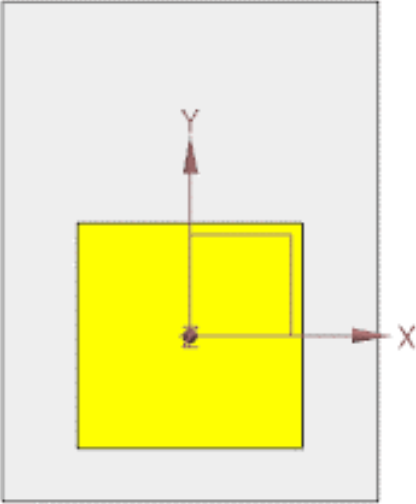

Samsung Automotive LED

Ray File Guide

Revision History

Date	Version	Name	Revision
'20.10.30	1.0	Will Chung	Initial Release
'21.07.19	1.1	Jackie Hong	Update axis information

C-series Gen3 : 1W White

C-Gen3 1W White

Isometric View

Top View

Side View

Bottom View

C-series Gen3 : 3W White

C-Gen3 3W White

Isometric View

Top View