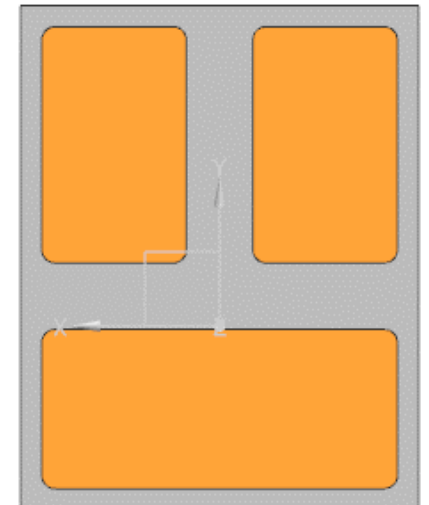

Side View

Bottom View

C-series Gen3 : 3W Amber

C-Gen3 3W Amber

Isometric View

Top View

Side View

Bottom View

C-series Gen3 : 6W White

C-Gen3 6W White

Isometric View

Top View

Side View

Bottom View

C-series Gen3 : 9W White

C-Gen3 9W White

Isometric View

Top View

Side View

Bottom View

C-series Gen3 : 12W White

C-Gen3 12W White

Isometric View

Top View

Side View

Bottom View