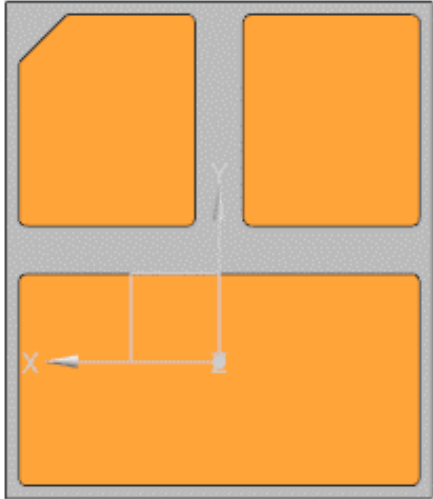

Side View

Bottom View

C-series Gen3 : 3W Amber

C-Gen3 3W Amber

Isometric View

Top View

Side View

Bottom View

C-series Gen3 : 6W White

C-Gen3 6W White

Isometric View

Top View

Side View

Bottom View

C-series Gen3 : 9W White

C-Gen3 9W White

Isometric View

Top View

Side View

Bottom View

C-series Gen3 : 12W White

C-Gen3 12W White

Isometric View

Top View

Side View

Bottom View