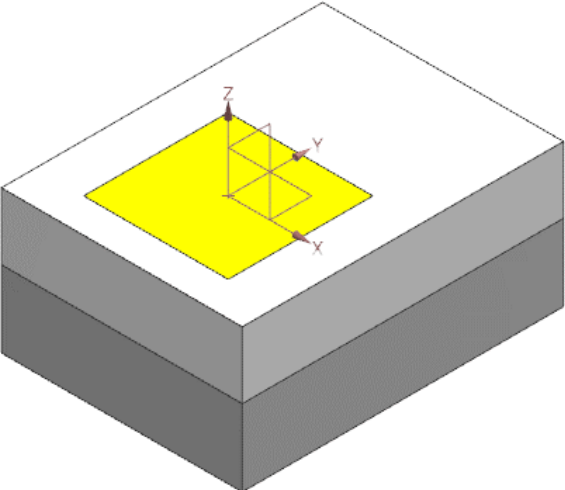

Samsung Automotive LED

Ray File Guide

Revision History

Date	Version	Name	Revision
'20.10.30	1.0	Will Chung	Initial Release
'21.07.19	1.1	Jackie Hong	Update axis information

C-series Gen3 : 1W White

C-Gen3 1W White

Isometric View

Top View

Side View

Bottom View

C-series Gen3 : 3W White

C-Gen3 3W White

Isometric View

Top View

Side View

Bottom View

C-series Gen3 : 3W Amber

C-Gen3 3W Amber

Isometric View

Top View

Side View

Bottom View