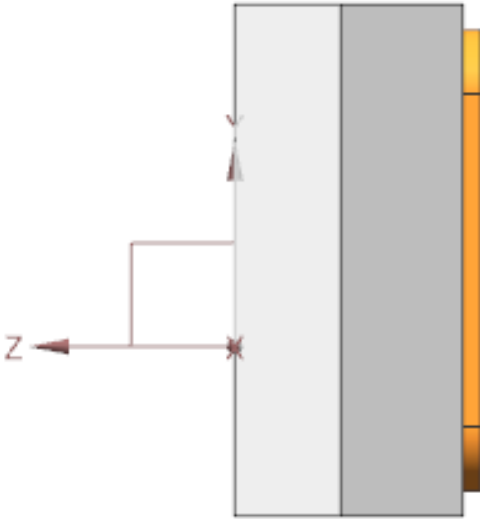

Samsung Automotive LED

Ray File Guide

Revision History

Date	Version	Name	Revision
'20.10.30	1.0	Will Chung	Initial Release
'21.07.19	1.1	Jackie Hong	Update axis information

C-series Gen3 : 1W White

C-Gen3 1W White

Isometric View

Top View

Side View

Bottom View

C-series Gen3 : 3W White

C-Gen3 3W White

Isometric View

Top View

Side View

Bottom View

C-series Gen3 : 3W Amber

C-Gen3 3W Amber

Isometric View

Top View

Side View

Bottom View

Side View

Bottom View