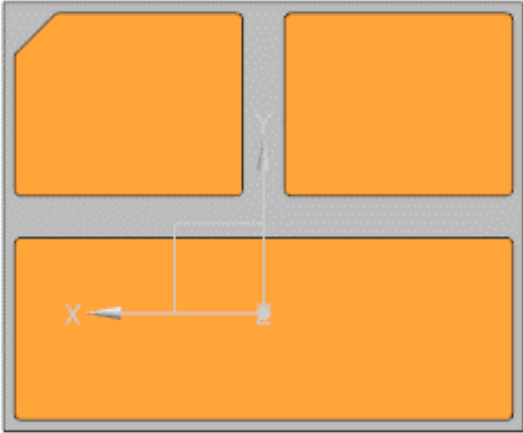

Isometric View

Top View

Side View

Bottom View

C-series Gen3 : 12W White

C-Gen3 12W White

Isometric View

Top View

Side View

Bottom View