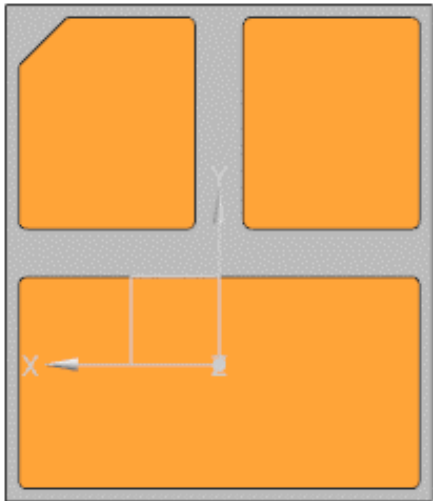

Side View

Bottom View

C-series Gen3 : 3W Amber

C-Gen3 3W Amber

Isometric View

Top View

Side View

Bottom View

C-series Gen3 : 6W White

C-Gen3 6W White

Isometric View

Top View

Side View

Bottom View

C-series Gen3 : 9W White

C-Gen3 9W White

Isometric View

Top View

Side View

Bottom View

C-series Gen3 : 12W White

C-Gen3 12W White

Isometric View

Top View

Side View

Bottom View