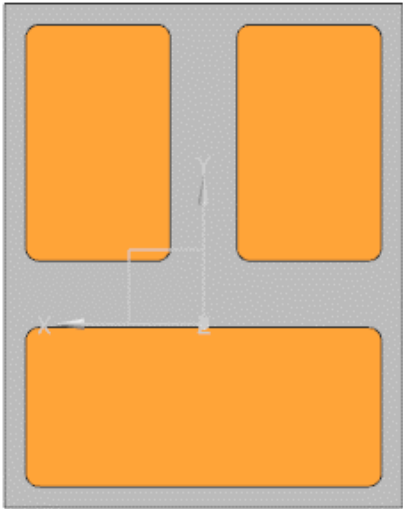

Side View

Bottom View

C-series Gen3 : 3W Amber

C-Gen3 3W Amber

Isometric View

Top View

Side View

Bottom View

C-series Gen3 : 6W White

C-Gen3 6W White

Isometric View

Top View

Side View

Bottom View

C-series Gen3 : 9W White

C-Gen3 9W White

Isometric View

Top View

Side View

Bottom View

C-series Gen3 : 12W White

C-Gen3 12W White

Isometric View

Top View

Side View

Bottom View