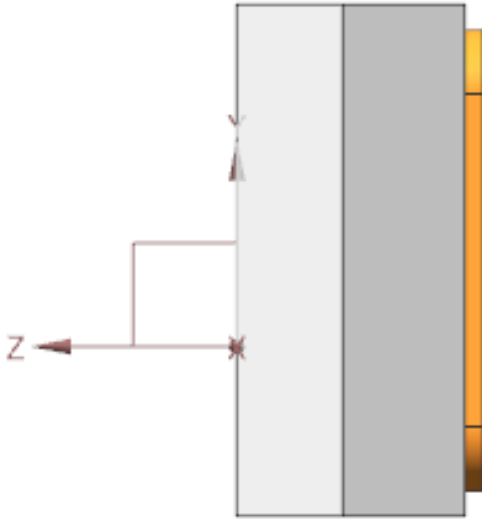

Samsung Automotive LED

Ray File Guide

Revision History

Date	Version	Name	Revision
'20.10.30	1.0	Will Chung	Initial Release
'21.07.19	1.1	Jackie Hong	Update axis information

C-series Gen3 : 1W White

C-Gen3 1W White

Isometric View

Top View

Side View

Bottom View

C-series Gen3 : 3W White

C-Gen3 3W White

Isometric View

Top View

Side View

Bottom View

C-series Gen3 : 3W Amber

C-Gen3 3W Amber

Isometric View

Top View

Side View

Bottom View

Side View

Bottom View