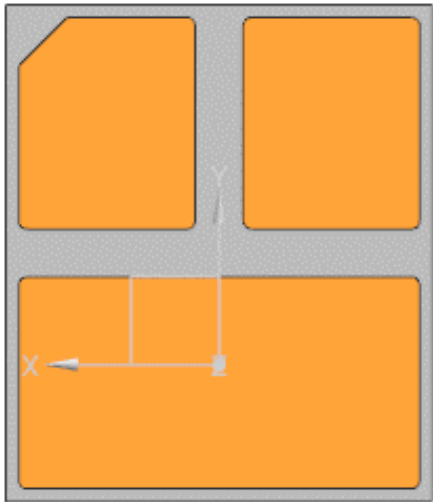

Side View

Bottom View

C-series Gen3 : 3W Amber

C-Gen3 3W Amber

Isometric View

Top View

Side View

Bottom View

C-series Gen3 : 6W White

C-Gen3 6W White

Isometric View

Top View

Side View

Bottom View

C-series Gen3 : 9W White

C-Gen3 9W White

Isometric View

Top View

Side View

Bottom View

C-series Gen3 : 12W White

C-Gen3 12W White

Isometric View

Top View

Side View

Bottom View