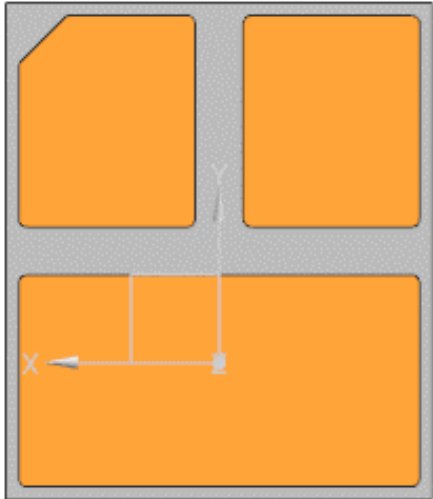

Side View

Bottom View

C-series Gen3 : 3W Amber

C-Gen3 3W Amber

Isometric View

Top View

Side View

Bottom View

C-series Gen3 : 6W White

C-Gen3 6W White

Isometric View

Top View

Side View

Bottom View

C-series Gen3 : 9W White

C-Gen3 9W White

Isometric View

Top View

Side View

Bottom View

C-series Gen3 : 12W White

C-Gen3 12W White

Isometric View

Top View

Side View

Bottom View