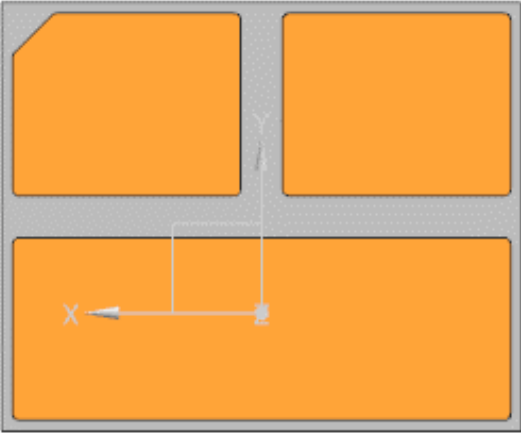

Isometric View

Top View

Side View

Bottom View

C-series Gen3 : 12W White

C-Gen3 12W White

Isometric View

Top View

Side View

Bottom View