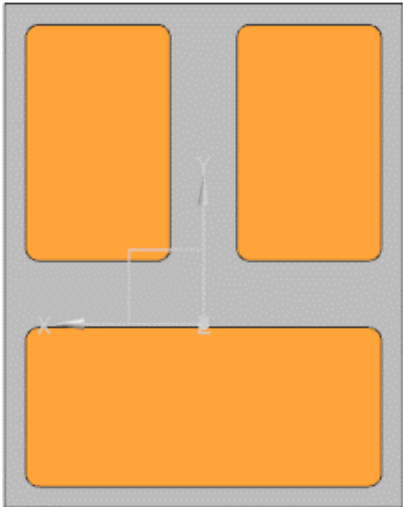

Side View

Bottom View

C-series Gen3 : 3W Amber

C-Gen3 3W Amber

Isometric View

Top View

Side View

Bottom View

C-series Gen3 : 6W White

C-Gen3 6W White

Isometric View

Top View

Side View

Bottom View

C-series Gen3 : 9W White

C-Gen3 9W White

Isometric View

Top View

Side View

Bottom View

C-series Gen3 : 12W White

C-Gen3 12W White

Isometric View

Top View

Side View

Bottom View