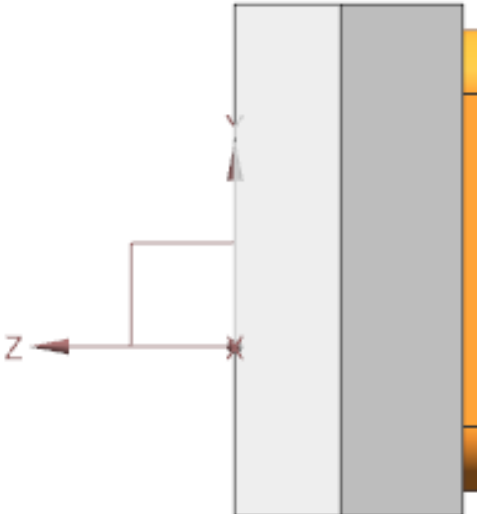

Samsung Automotive LED

Ray File Guide

Revision History

Date	Version	Name	Revision
'20.10.30	1.0	Will Chung	Initial Release
'21.07.19	1.1	Jackie Hong	Update axis information

C-series Gen3 : 1W White

C-Gen3 1W White

Isometric View

Top View

Side View

Bottom View

C-series Gen3 : 3W White

C-Gen3 3W White

Isometric View

Top View

Side View

Bottom View

C-series Gen3 : 3W Amber

C-Gen3 3W Amber

Isometric View

Top View

Side View

Bottom View

Side View

Bottom View