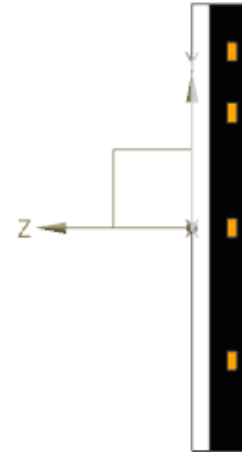

Samsung Automotive LED

Ray File Guide

Revision History

Date	Version	Name	Revision
'21.01.25	1.0	Will Chung	Initial Release

I-series Gen1 : 3W White

I-Gen1 3W White

Isometric View

Top View

Side View

Bottom View

I-series Gen1 : 6W White

I-Gen1 6W White

Isometric View

Top View

Side View

Bottom View

Isometric View

Top View

Side View

Bottom View

I-series Gen1 : 15W White

I-Gen1 15W White

Isometric View

Top View

Side View

Bottom View