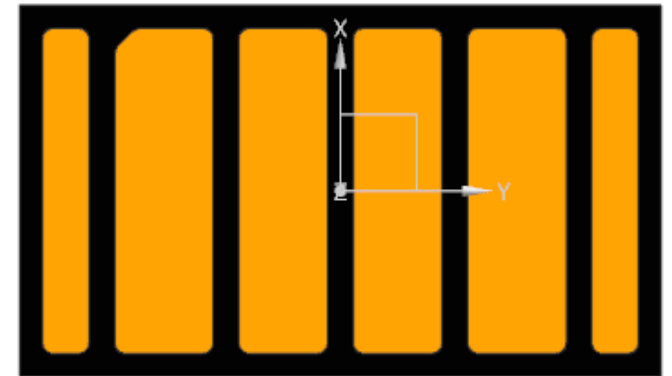

Isometric View

Top View

Side View

Bottom View

I-series Gen1 : 15W White

I-Gen1 15W White

Isometric View

Top View

Side View

Bottom View