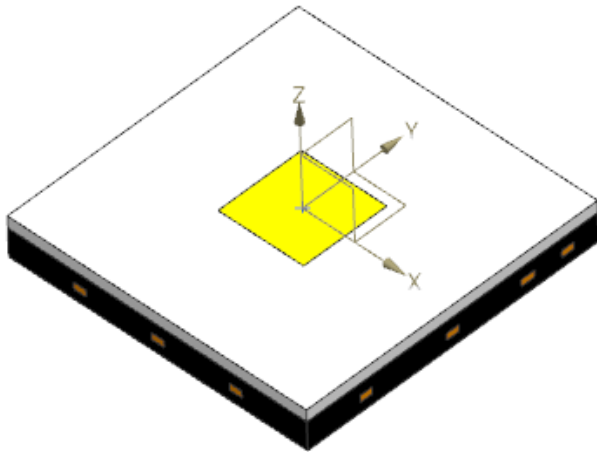

Samsung Automotive LED

Ray File Guide

Revision History

Date	Version	Name	Revision
'21.01.25	1.0	Will Chung	Initial Release

I-series Gen1 : 3W White

I-Gen1 3W White

Isometric View

Top View

Side View

Bottom View

I-series Gen1 : 6W White

I-Gen1 6W White

Isometric View

Top View

Side View

Bottom View

I-series Gen1 : 9W White

I-Gen1 9W White

Isometric View

Top View

Side View

Bottom View

I-series Gen1 : 12W White

I-Gen1 12W White

Isometric View

Top View

Side View

Bottom View

I-series Gen1 : 15W White

I-Gen1 15W White

Isometric View

Top View