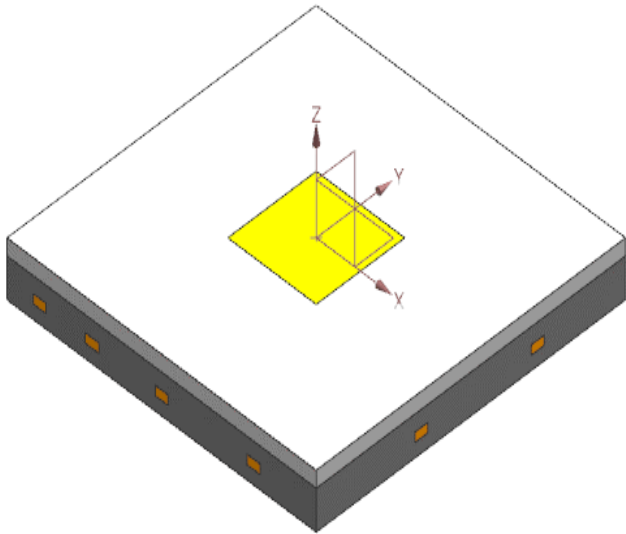

Samsung Automotive LED

Ray File Guide

Revision History

Date	Version	Name	Revision
'21.09.10	1.0	Jackie Hong	Initial Release

I-series Gen3 : 3W White

I-Gen3 3W White

Isometric View

Top View

Side View

Bottom View

I-series Gen3 : 6W White

C-Gen3 6W White

Isometric View

Top View

Side View

Bottom View

I-series Gen3 : 9W White

I-Gen3 9W White

Isometric View

Top View

Side View

Bottom View

I-series Gen3 : 12W White

I-Gen3 12W White

Isometric View

Top View

Side View

Bottom View