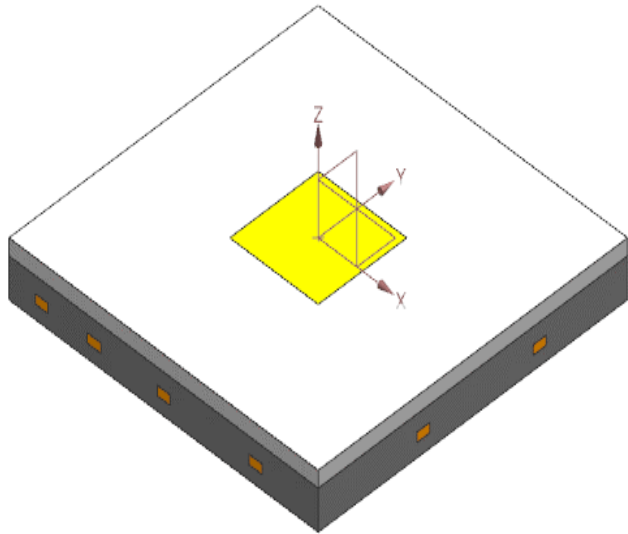

Samsung Automotive LED

Ray File Guide

Revision History

Date	Version	Name	Revision
'21.09.10	1.0	Jackie Hong	Initial Release

I-series Gen3 : 3W White

I-Gen3 3W White

Isometric View

Top View

Side View

Bottom View

I-series Gen3 : 6W White

C-Gen3 6W White

Isometric View

Top View

Side View

Bottom View

I-series Gen3 : 9W White

I-Gen3 9W White

Isometric View

Top View

Side View

Bottom View

I-series Gen3 : 12W White

I-Gen3 12W White

Isometric View

Top View

Side View

Bottom View