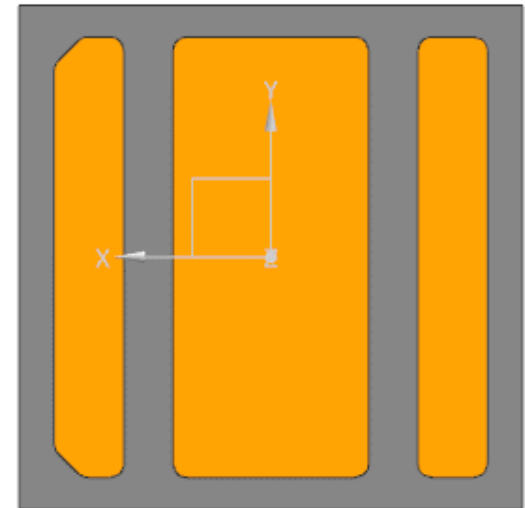

Samsung Automotive LED

Ray File Guide

Revision History

Date	Version	Name	Revision
'21.09.10	1.0	Jackie Hong	Initial Release

I-series Gen3 : 3W White

I-Gen3 3W White

Isometric View

Top View

Side View

Bottom View

I-series Gen3 : 6W White

C-Gen3 6W White

Isometric View

Top View

Side View

Bottom View

I-series Gen3 : 9W White

I-Gen3 9W White

Isometric View

Top View

Side View

Bottom View

I-series Gen3 : 12W White

I-Gen3 12W White

Isometric View

Top View

Side View

Bottom View