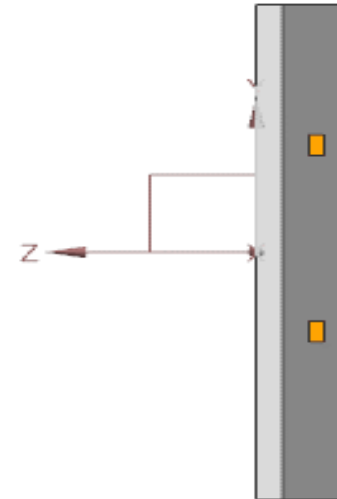

Samsung Automotive LED

Ray File Guide

Revision History

Date	Version	Name	Revision
'21.09.10	1.0	Jackie Hong	Initial Release

I-series Gen3 : 3W White

I-Gen3 3W White

Isometric View

Top View

Side View

Bottom View

I-series Gen3 : 6W White

C-Gen3 6W White

Isometric View

Top View

Side View

Bottom View

I-series Gen3 : 9W White

I-Gen3 9W White

Isometric View

Top View

Side View

Bottom View

I-series Gen3 : 12W White

I-Gen3 12W White

Isometric View

Top View

Side View

Bottom View