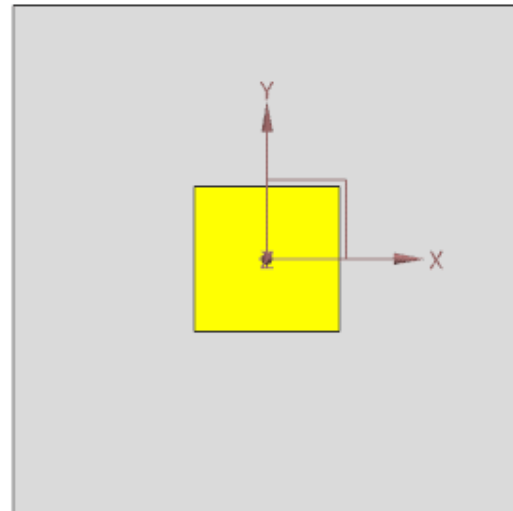

Samsung Automotive LED

Ray File Guide

Revision History

Date	Version	Name	Revision
'21.09.10	1.0	Jackie Hong	Initial Release

I-series Gen3 : 3W White

I-Gen3 3W White

Isometric View

Top View

Side View

Bottom View

I-series Gen3 : 6W White

C-Gen3 6W White

Isometric View

Top View

Side View

Bottom View

I-series Gen3 : 9W White

I-Gen3 9W White

Isometric View

Top View

Side View

Bottom View

I-series Gen3 : 12W White

I-Gen3 12W White

Isometric View

Top View

Side View

Bottom View