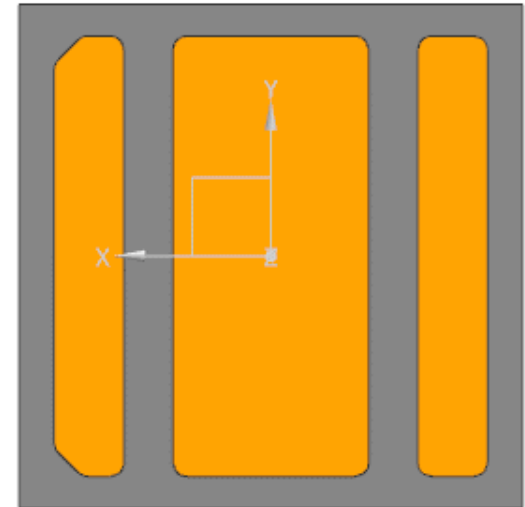

Samsung Automotive LED

Ray File Guide

Revision History

Date	Version	Name	Revision
'21.09.10	1.0	Jackie Hong	Initial Release

I-series Gen3 : 3W White

I-Gen3 3W White

Isometric View

Top View

Side View

Bottom View

I-series Gen3 : 6W White

C-Gen3 6W White

Isometric View

Top View

Side View

Bottom View

I-series Gen3 : 9W White

I-Gen3 9W White

Isometric View

Top View

Side View

Bottom View

I-series Gen3 : 12W White

I-Gen3 12W White

Isometric View

Top View

Side View

Bottom View