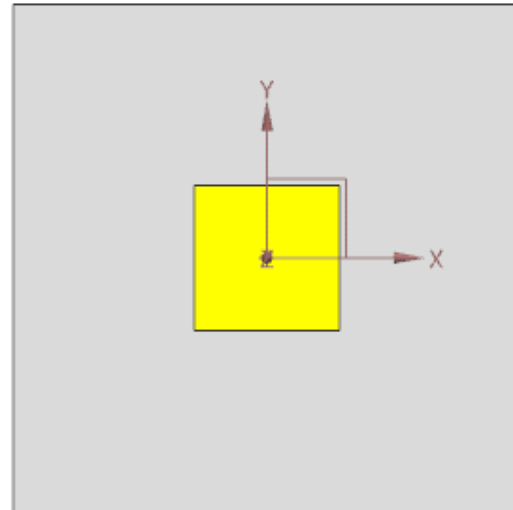

Samsung Automotive LED

Ray File Guide

Revision History

Date	Version	Name	Revision
'21.09.10	1.0	Jackie Hong	Initial Release

I-series Gen3 : 3W White

I-Gen3 3W White

Isometric View

Top View

Side View

Bottom View

I-series Gen3 : 6W White

C-Gen3 6W White

Isometric View

Top View

Side View

Bottom View

I-series Gen3 : 9W White

I-Gen3 9W White

Isometric View

Top View

Side View

Bottom View

I-series Gen3 : 12W White

I-Gen3 12W White

Isometric View

Top View

Side View

Bottom View