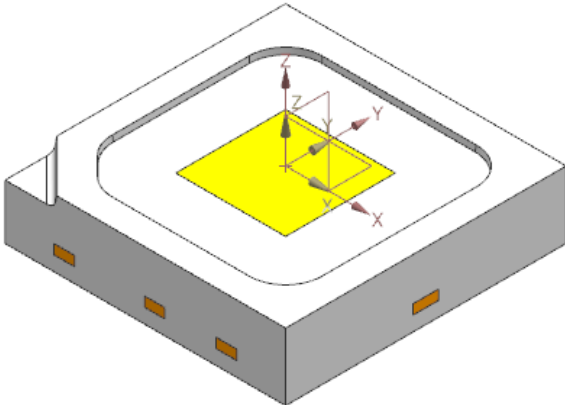

Samsung Automotive LED

Ray File Guide

Revision History

Date	Version	Name	Revision
'20.12.10	1.0	Will Chung	Initial Release
'21.09.16	1.1	Jackie Hong	Update axis information

S-series Gen1 : 0.7W White

S-Gen1 0.7W White

Isometric View

Top View

Side View

Bottom View