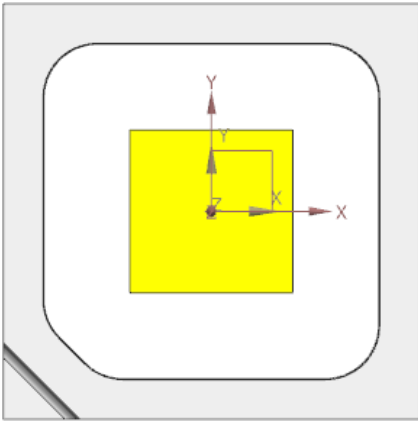

Samsung Automotive LED

Ray File Guide

Revision History

Date	Version	Name	Revision
'20.12.10	1.0	Will Chung	Initial Release
'21.09.16	1.1	Jackie Hong	Update axis information

S-series Gen1 : 0.7W White

S-Gen1 0.7W White

Isometric View

Top View

Side View

Bottom View