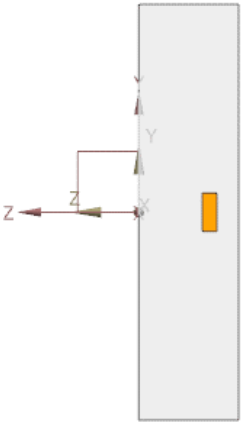

Samsung Automotive LED

Ray File Guide

Revision History

Date	Version	Name	Revision
'20.12.10	1.0	Will Chung	Initial Release
'21.09.16	1.1	Jackie Hong	Update axis information

S-series Gen1 : 0.7W White

S-Gen1 0.7W White

Isometric View

Top View

Side View

Bottom View