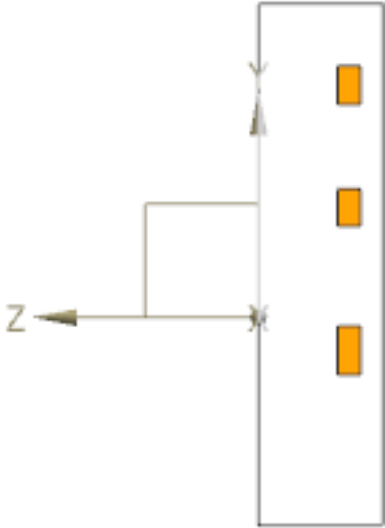

Samsung Automotive LED

Ray File Guide

Revision History

Date	Version	Name	Revision
'20.12.10	1.0	Will Chung	Initial Release

S-series Gen1 : 1W Red

S-Gen1 1W Red

Isometric View

Top View

Side View

Bottom View