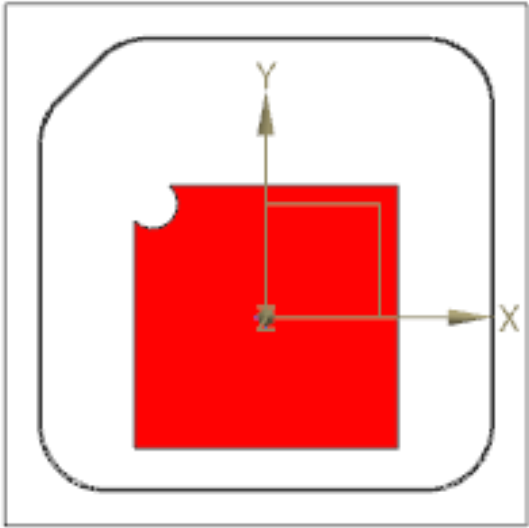

Samsung Automotive LED

Ray File Guide

Revision History

Date	Version	Name	Revision
'20.12.10	1.0	Will Chung	Initial Release

S-series Gen1 : 1W Red

S-Gen1 1W Red

Isometric View

Top View

Side View

Bottom View