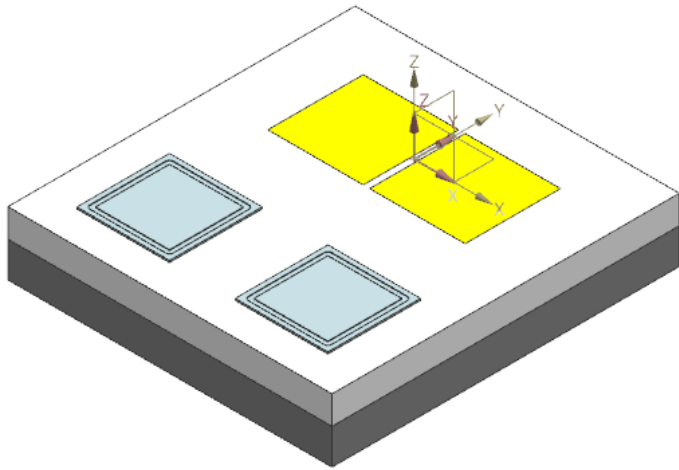

## **Ray File Guide**

# T-series Gen1 : 6W White

T-Gen1 6W White

Isometric View

Top View

Side View

Bottom View