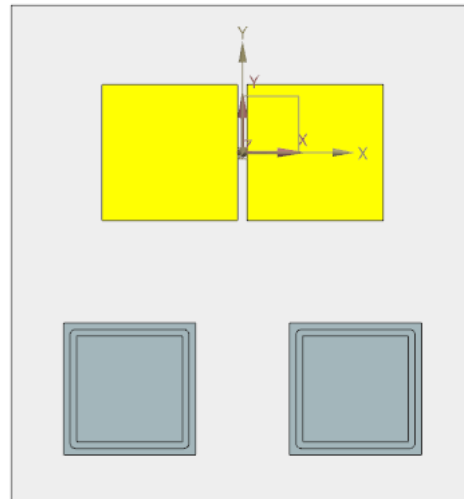

# Revision History

| Date      | Version | Name        | Revision                                |
|-----------|---------|-------------|---|
| '20.10.30 | 1.0     | Will Chung  | Initial Release                         |
| '21.09.16 | 1.1     | Jackie Hong | Update axis information about 6W and 9W |
|           |         |             |   |
|           |         |             |   |
|           |         |             |   |
|           |         |             |   |
|           |         |             |   |

# T-series Gen1 : 6W White

T-Gen1 6W White

Isometric View

Top View

Side View

Bottom View