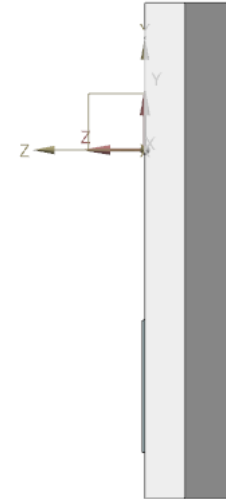

# Revision History

| Date      | Version | Name        | Revision                                |
|-----------|---------|-------------|---|
| '20.10.30 | 1.0     | Will Chung  | Initial Release                         |
| '21.09.16 | 1.1     | Jackie Hong | Update axis information about 6W and 9W |
|           |         |             |   |
|           |         |             |   |
|           |         |             |   |
|           |         |             |   |
|           |         |             |   |

# T-series Gen1 : 6W White

T-Gen1 6W White

Isometric View

Top View

Side View

Bottom View

# T-series Gen1 : 9W White

T-Gen1 9W White

Isometric View

Top View

Side View

Bottom View