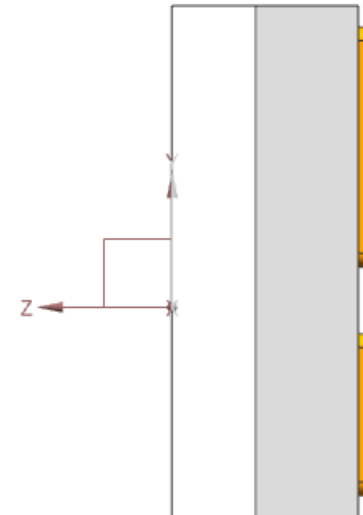

Samsung Automotive LED

Ray File Guide

Revision History

Date	Version	Name	Revision
'20.11.16	1.0	Will Chung	Initial Release

U-series Gen1 : 5W White

U-Gen1 5W White

Isometric View

Top View

Side View

Bottom View

U-series Gen1 : 10W White

U-Gen1 10W White

Isometric View

Top View

Side View

Bottom View

U-series Gen1 : 15W White

U-Gen1 15W White

Isometric View

Top View

Side View

Bottom View