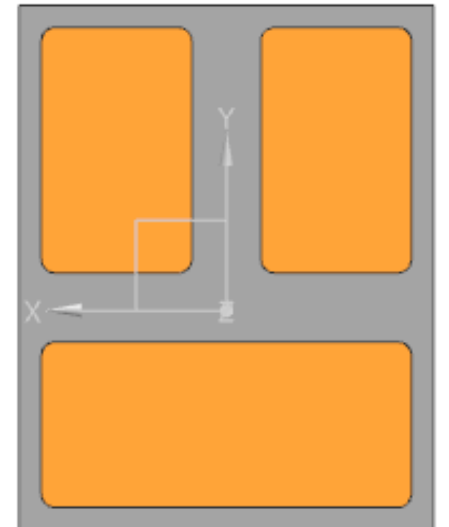

Samsung Automotive LED

Ray File Guide

Revision History

Date	Version	Name	Revision
'20.11.16	1.0	Will Chung	Initial Release

U-series Gen1 : 5W White

U-Gen1 5W White

Isometric View

Top View

Side View

Bottom View

U-series Gen1 : 10W White

U-Gen1 10W White

Isometric View

Top View

Side View

Bottom View

U-series Gen1 : 15W White

U-Gen1 15W White

Isometric View

Top View

Side View

Bottom View