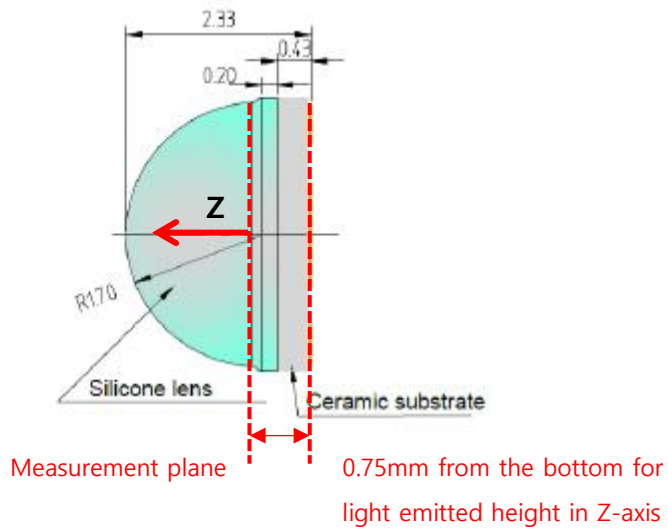

Ray File Information

LH351C, LH351D

Rev.1.0 2020.04.01.

1. Optical center of Ray

Model: 3535 Product (LH351C, LH351D)

2. Directivity

3. Disclaimer and User Agreement

Please carefully read the below terms and conditions before using the information.