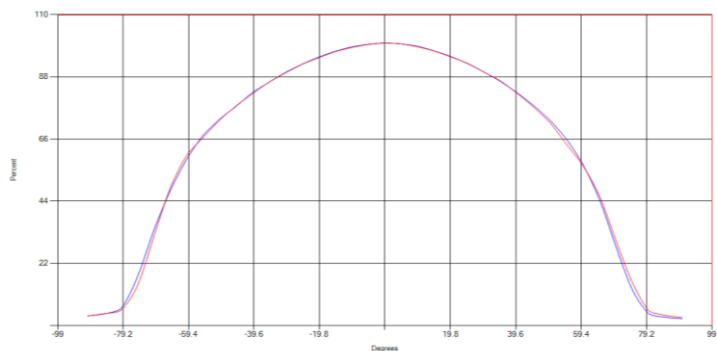

Ray File Information

LH351C, LH351D

Rev.1.0 2020.04.01.

1. Optical center of Ray

Model: 3535 Product (LH351C, LH351D)

2. Directivity

3. Disclaimer and User Agreement

Please carefully read the below terms and conditions before using the information.