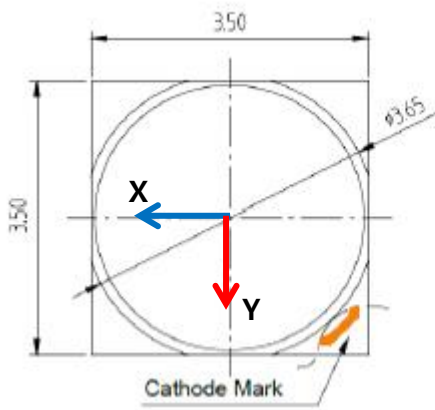

Ray File Information

LH351C, LH351D

Rev.1.0 2020.04.01.

1. Optical center of Ray

Model: 3535 Product (LH351C, LH351D)

2. Directivity

3. Disclaimer and User Agreement

Please carefully read the below terms and conditions before using the information.