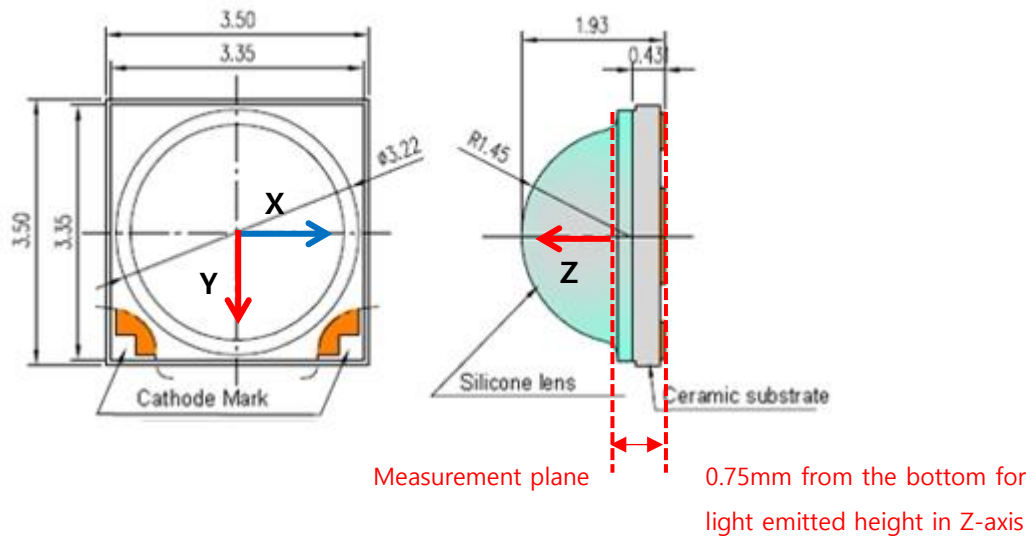

Ray File Information

LH351H-B

Rev.1.0 2020.04.01.

1. Optical center of Ray

Model: 3535 Product (LH351H-B)

2. Directivity

3. Disclaimer and User Agreement

Please carefully read the below terms and conditions before using the information.