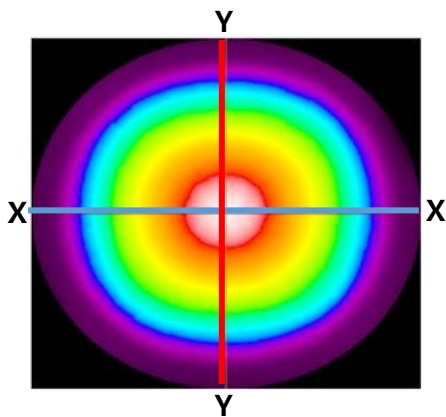

Ray File Information

LH351H-B

Rev.1.0 2020.04.01.

1. Optical center of Ray

Model: 3535 Product (LH351H-B)

2. Directivity

3. Disclaimer and User Agreement

Please carefully read the below terms and conditions before using the information.