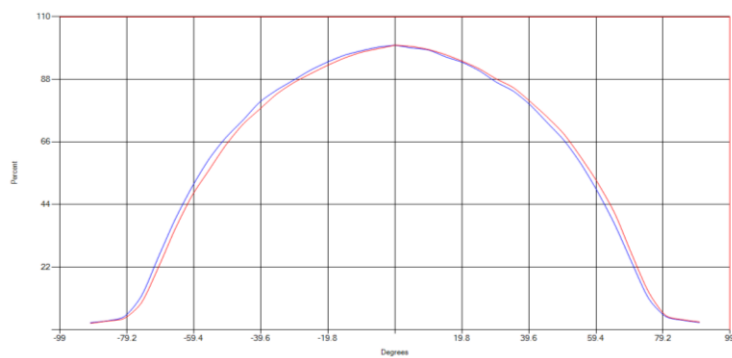

Ray File Information

LH351H-B

Rev.1.0 2020.04.01.

1. Optical center of Ray

Model: 3535 Product (LH351H-B)

2. Directivity

3. Disclaimer and User Agreement

Please carefully read the below terms and conditions before using the information.