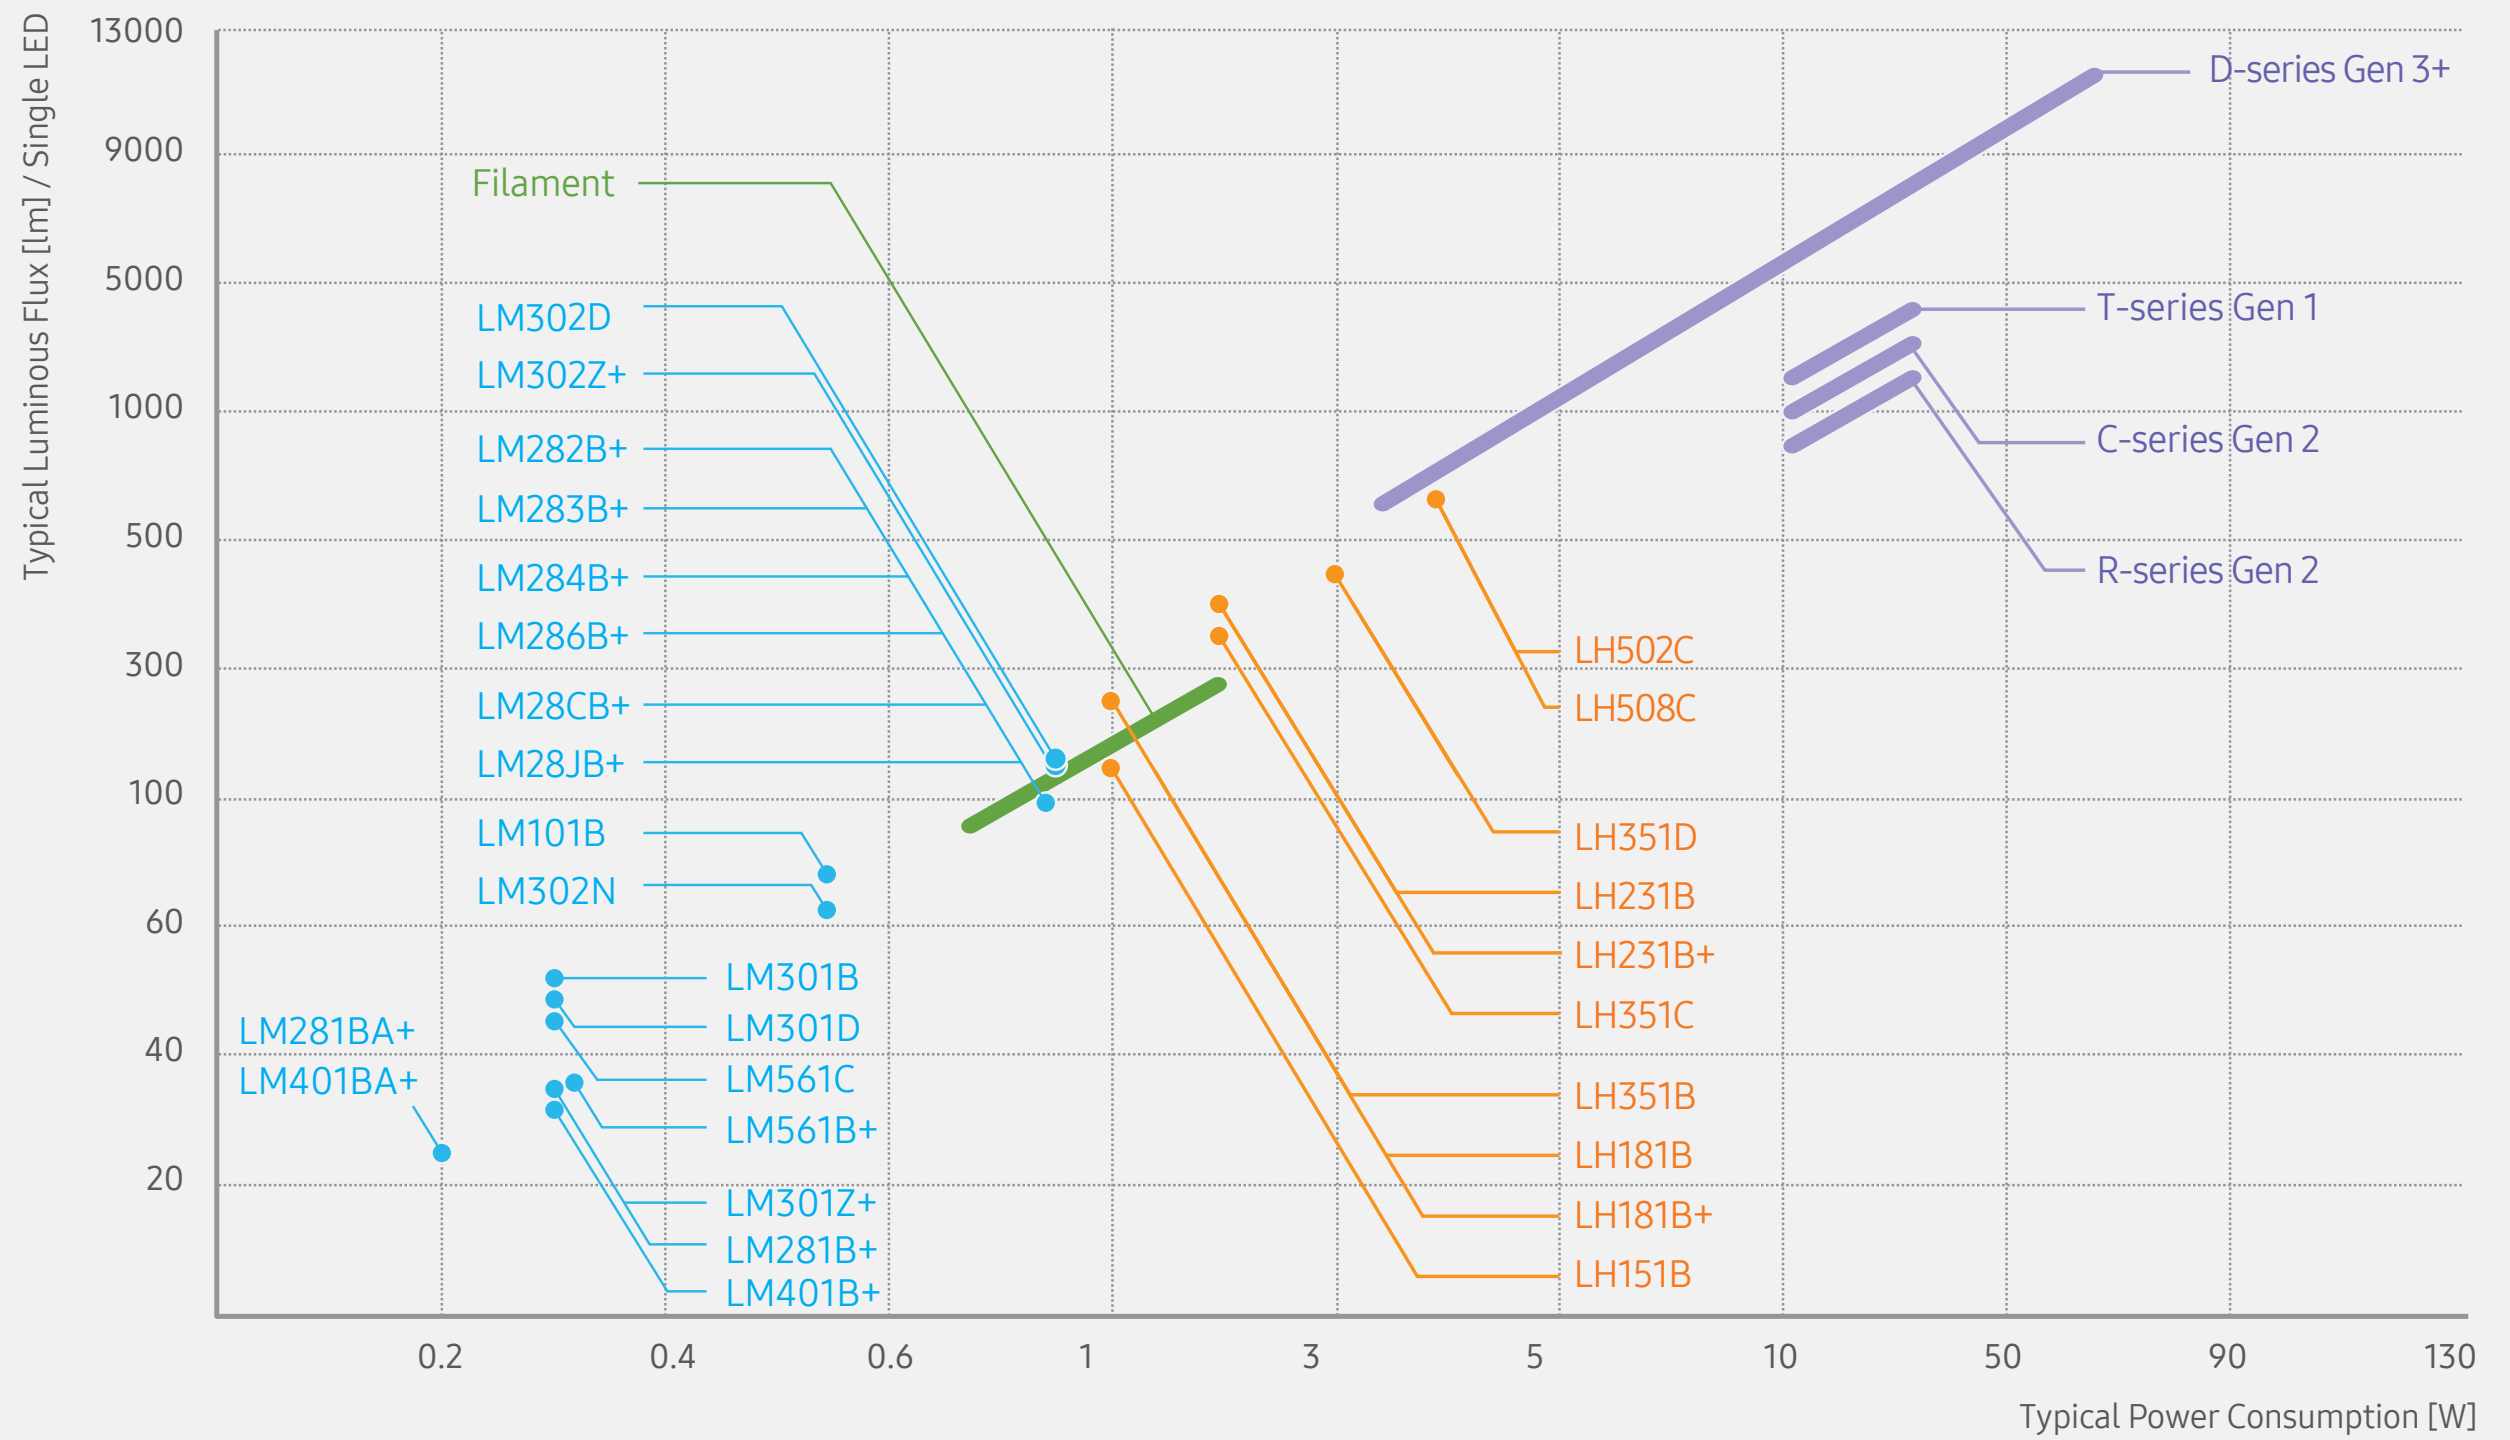

Samsung LED Line-up for Illumination

Mid Power LEDs

- High efficacy
- Great design flexibility
- Suitable for almost all lights

High Power LEDs

- Ultra high flux
- Provides excellent color consistency
- Street, tunnel and sports lights

Filment LEDs

- Aesthetic appearance
- Large freedom in bulb design
- Decorative and general lighting

Chip-on-Board LEDs

- Chip on Board solution
- Outstanding color rendering & consistency
- MR/PAR, spotlight, high/low bay light