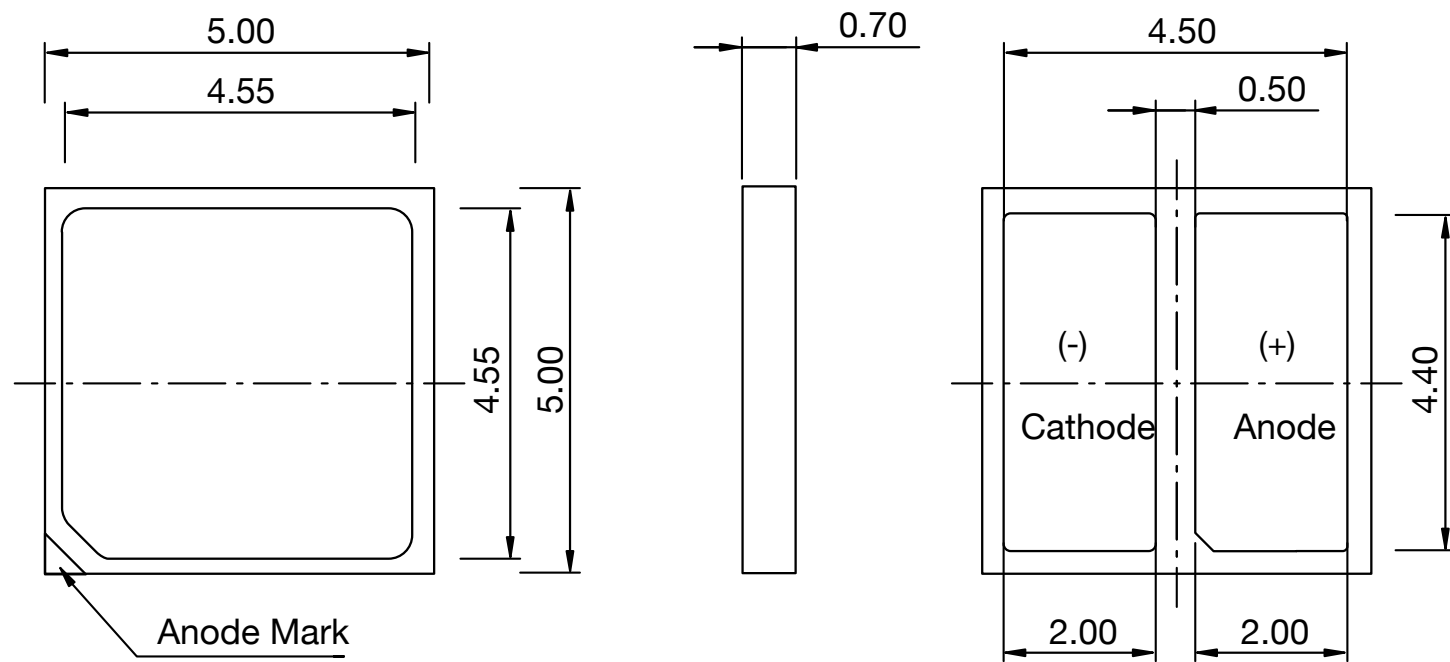

General Lighting | Package

High Power LEDs – 5050

Designed for best lm/\$ with high luminous flux

- 6V high power LED
- EMC mold resin for high reliability
- Improved color quality
- Anti-sulfuriaztion
- ESD Class 3A (max 8kV)
- Suitable for street light, high/low bay light & spot light
- Design flexible foorprint: 5.0mm × 5.0mm

[640mA, 25°C]

CRI	CCT (K)	Part Number	Luminous Flux (lm)		
			Bin	Min.	Typ.
70+	2200	SPHWH1L5N603YEY★A2	A2	510	550
	2700	SPHWH1L5N603YEW★A2	A2	590	630
	3000	SPHWH1L5N603YEV★A2	A2	620	658
	3500	SPHWH1L5N603YEU★A2	A2	640	679
	4000	SPHWH1L5N603YET★A2	A2	660	700
	5000	SPHWH1L5N603YER★A2	A2	660	700
	5700	SPHWH1L5N603YEQ★A2	A2	650	693
	6500	SPHWH1L5N603YEP★A2	A2	640	686
80+	2200	SPHWH1L5N605YEY★A2	A2	430	480
	2700	SPHWH1L5N605YEW★A2	A2	540	580
	3000	SPHWH1L5N605YEV★A2	A2	570	605
	3500	SPHWH1L5N605YEU★A2	A2	580	625
	4000	SPHWH1L5N605YET★A2	A2	600	644
	5000	SPHWH1L5N605YER★A2	A2	600	644
	5700	SPHWH1L5N605YEQ★A2	A2	600	638
	6500	SPHWH1L5N605YEP★A2	A2	590	631
90+	2200	SPHWH1L5N607YEY★A2	A2	400	440
	2700	SPHWH1L5N607YEW★A2	A2	450	490
	3000	SPHWH1L5N607YEV★A2	A2	470	510
	3500	SPHWH1L5N607YEU★A2	A2	480	520
	4000	SPHWH1L5N607YET★A2	A2	490	530
	5000	SPHWH1L5N607YER★A2	A2	490	530
	5700	SPHWH1L5N607YEQ★A2	A2	490	530

★ Can be replaced with '5' for the Mac5 color binning, or '3' for the Mac3 color binning

Designed for best lm/\$ with high luminous flux

- 24V high power LED
- EMC mold resin for high reliability
- Improved color quality
- Anti-sulfuriaztion
- ESD Class 3A (max 8kV)
- Suitable for street light, high/low bay light & spot light
- Design flexible footprint: 5.0mm × 5.0mm