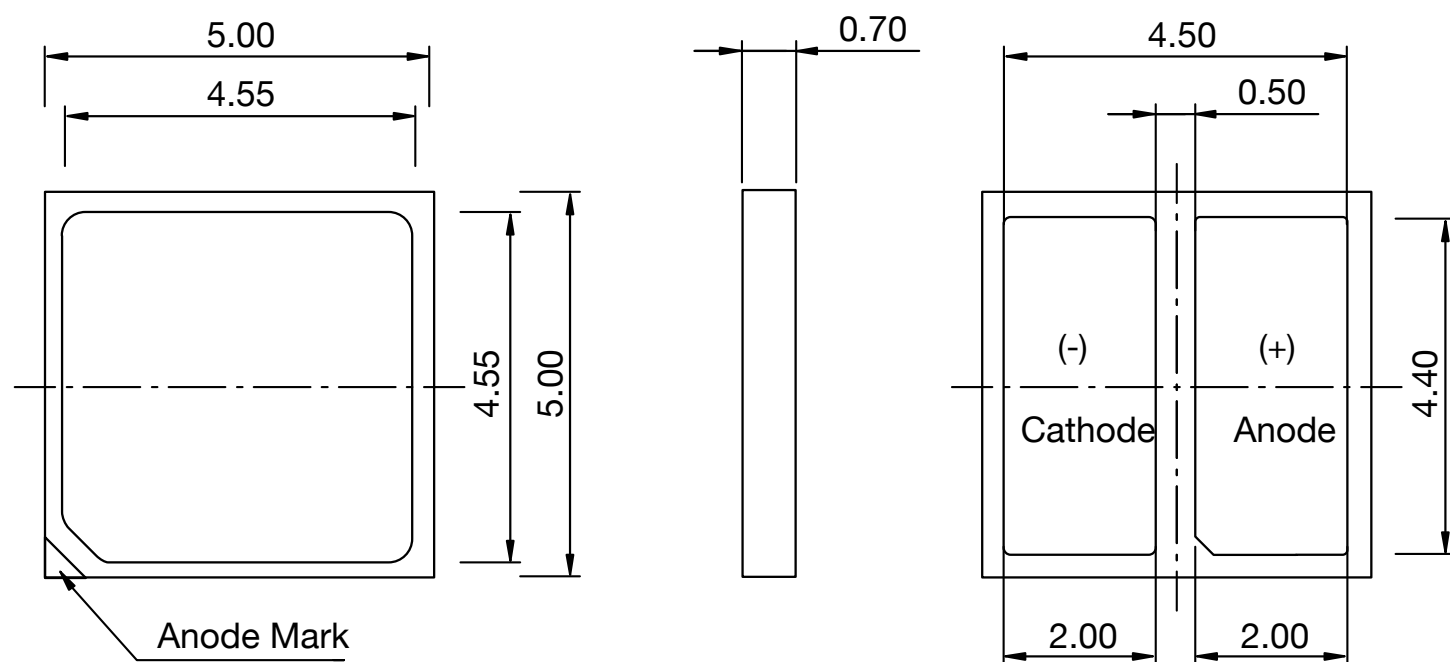

[640mA, 25°C]

CRI	CCT (K)	Part Number	Luminous Flux (lm)		
			Bin	Min.	Typ.
70+	2200	SPHWH1L5N603YEY★A2	A2	510	550
	2700	SPHWH1L5N603YEW★A2	A2	590	630
	3000	SPHWH1L5N603YEV★A2	A2	620	658
	3500	SPHWH1L5N603YEU★A2	A2	640	679
	4000	SPHWH1L5N603YET★A2	A2	660	700
	5000	SPHWH1L5N603YER★A2	A2	660	700
	5700	SPHWH1L5N603YEQ★A2	A2	650	693
	6500	SPHWH1L5N603YEP★A2	A2	640	686
80+	2200	SPHWH1L5N605YEY★A2	A2	430	480
	2700	SPHWH1L5N605YEW★A2	A2	540	580
	3000	SPHWH1L5N605YEV★A2	A2	570	605
	3500	SPHWH1L5N605YEU★A2	A2	580	625
	4000	SPHWH1L5N605YET★A2	A2	600	644
	5000	SPHWH1L5N605YER★A2	A2	600	644
	5700	SPHWH1L5N605YEQ★A2	A2	600	638
	6500	SPHWH1L5N605YEP★A2	A2	590	631
90+	2200	SPHWH1L5N607YEY★A2	A2	400	440
	2700	SPHWH1L5N607YEW★A2	A2	450	490
	3000	SPHWH1L5N607YEV★A2	A2	470	510
	3500	SPHWH1L5N607YEU★A2	A2	480	520
	4000	SPHWH1L5N607YET★A2	A2	490	530
	5000	SPHWH1L5N607YER★A2	A2	490	530
	5700	SPHWH1L5N607YEQ★A2	A2	490	530

★ Can be replaced with '5' for the Mac5 color binning, or '3' for the Mac3 color binning

Designed for best lm/\$ with high luminous flux

- 24V high power LED
- EMC mold resin for high reliability
- Improved color quality
- Anti-sulfuriaztion
- ESD Class 3A (max 8kV)
- Suitable for street light, high/low bay light & spot light
- Design flexible footprint: 5.0mm × 5.0mm